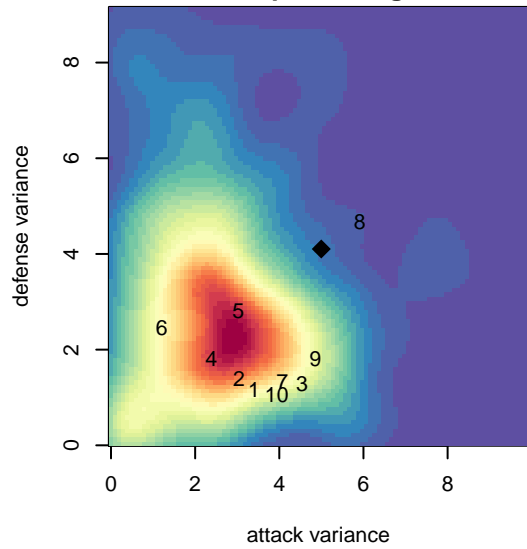

Nortac Colibri B05

North Tacoma SC
 Tacoma, WA
 B05 total strength=648
 attack=0.93 defense=0.38
 fall league = NPSL Div 1 (05) U12
 spr league = Spr NPSL (05) Div 1 U12
 notes= Jose Ramos 2016

alt names used:
 Colibri BU12
 Nortac Colibri B05 Jose
 Colibri
 Nortac Colibri B05 Jose

Venues played:
 2016 Sounders FC Cup BU12 Gold
 2016 Labor Day Cup BU12 Gold
 2016 NPSL Division 1 (05) U12
 2016 Spr NPSL (05) Division 1 U12

**attack and defense variance (black dot)
relative to other teams
and top 10 in region**