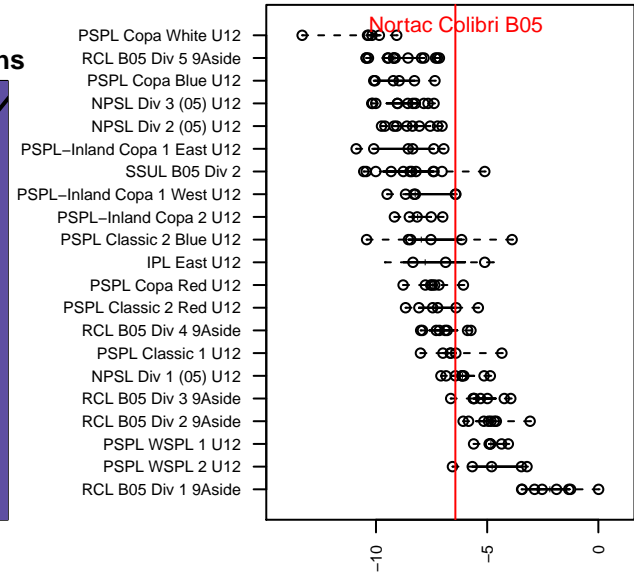

**attack and defense rating
relative to others at age
and all opponents in last 13 months**