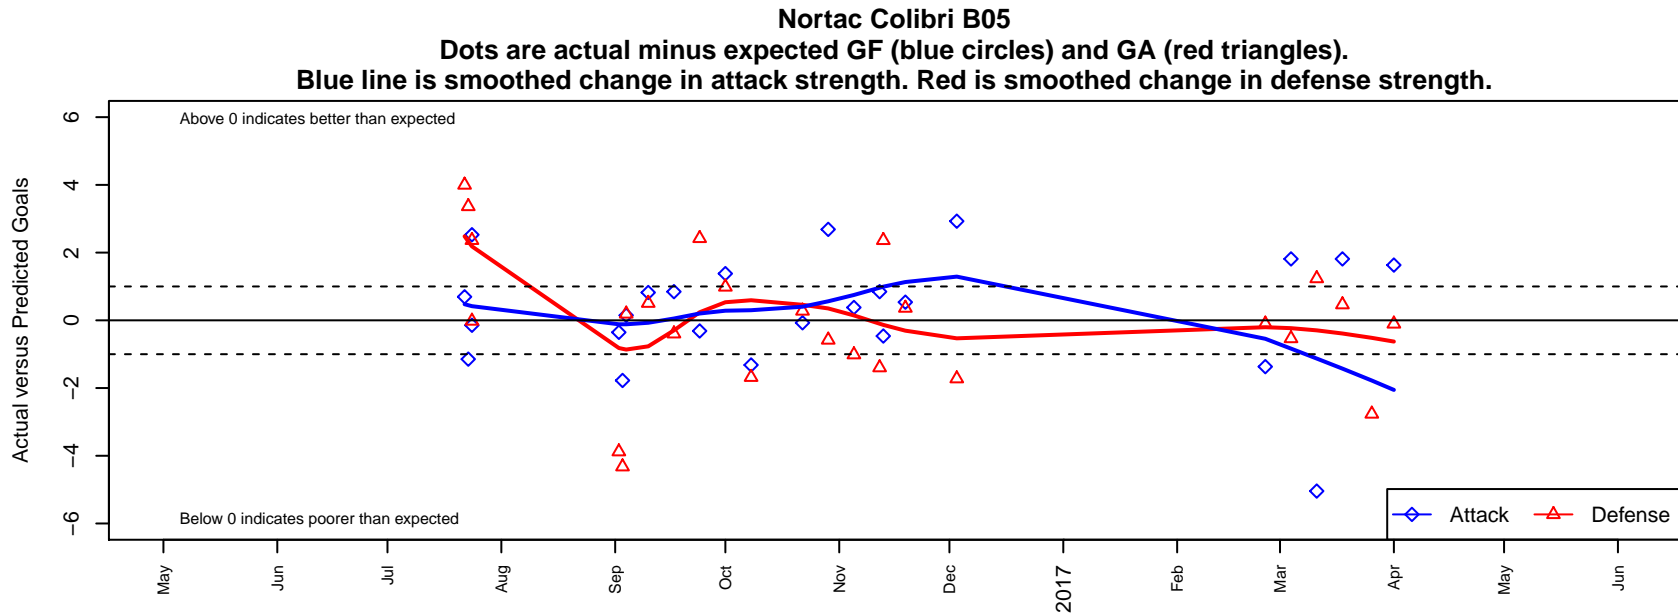

Nortac Colibri B05

North Tacoma SC
 Tacoma, WA
 B05 total strength=648
 attack=0.93 defense=0.38
 fall league = NPSL Div 1 (05) U12
 spr league = Spr NPSL (05) Div 1 U12
 notes= Jose Ramos 2016

alt names used:
 Colibri BU12
 Nortac Colibri B05 Jose
 Colibri
 Nortac Colibri B05 Jose

Venues played:
 2016 Sounders FC Cup BU12 Gold
 2016 Labor Day Cup BU12 Gold
 2016 NPSL Division 1 (05) U12
 2016 Spr NPSL (05) Division 1 U12

**attack and defense variance (black dot)
relative to other teams
and top 10 in region**